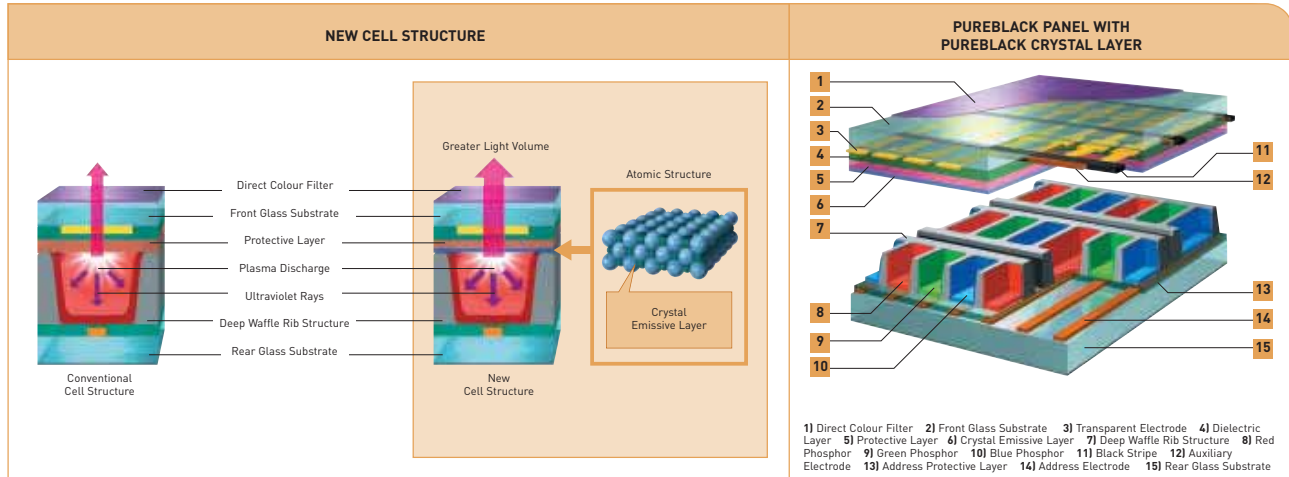

Pioneer Plasma TVs display images with **increased depth** and **dimension** — especially in darker picture areas. **Sharpness** and **contrast** in shadowy and night scenes is enhanced, and a **wider range of black tones** can be reproduced, up to the purest black. This is made possible by Pioneer's unique PUREBLACK Crystal Layer: an additional layer added to the inside of the protective glass screen. Added advantages: it boosts overall brightness and contributes to energy efficiency.

INTENSELY BRIGHT IMAGES (PDP-506XDE, PDP-436XDE, PDP-506FDE, PDP-436FDE, PDP-615EX)

Thanks to Pioneer's innovative and unique Deep Waffle Rib Structure, plasma cells are encapsulated on all sides so that emitted light cannot leak into neighbouring cells, dispersing their brightness. **Images** remain at their **most intense** at all times, offering a level of brightness that has never before been possible.